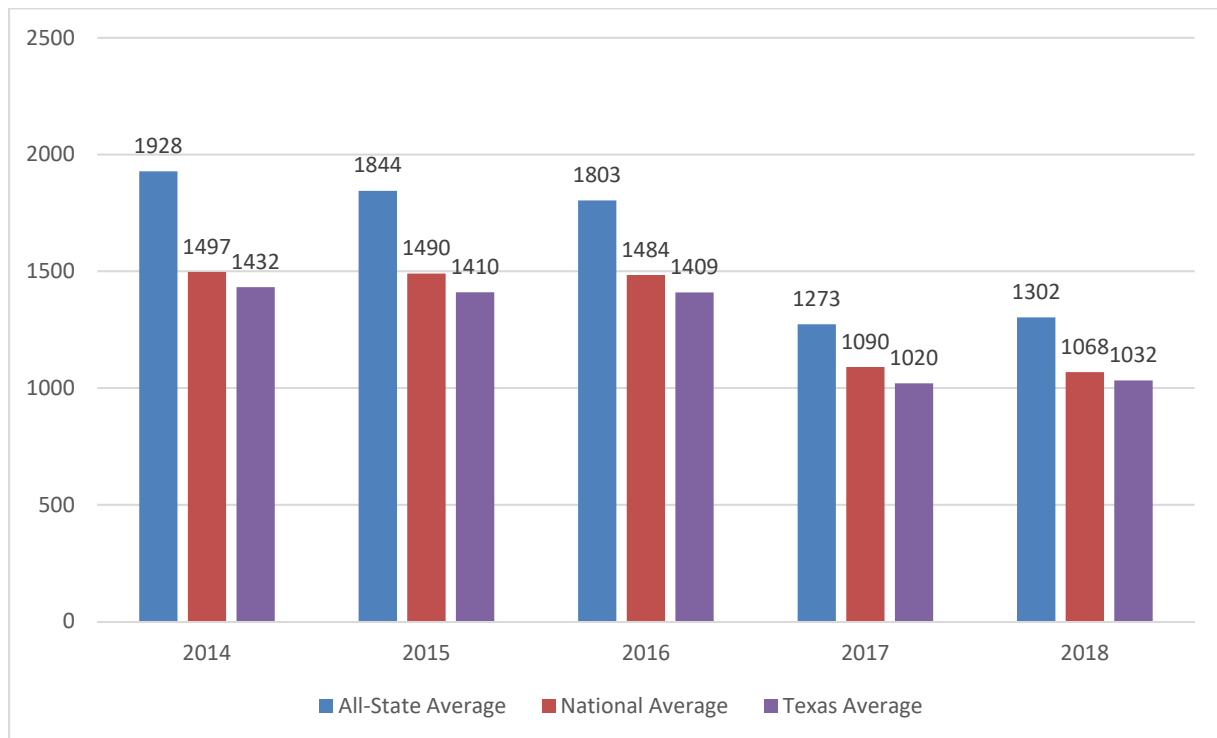

## Five-Year SAT Score Comparison

Texas All-State Musicians Compared to the National and State Averages

*Texas All-State musicians have consistently scored on average 22% higher than the national average and about 26% higher than the Texas average.*