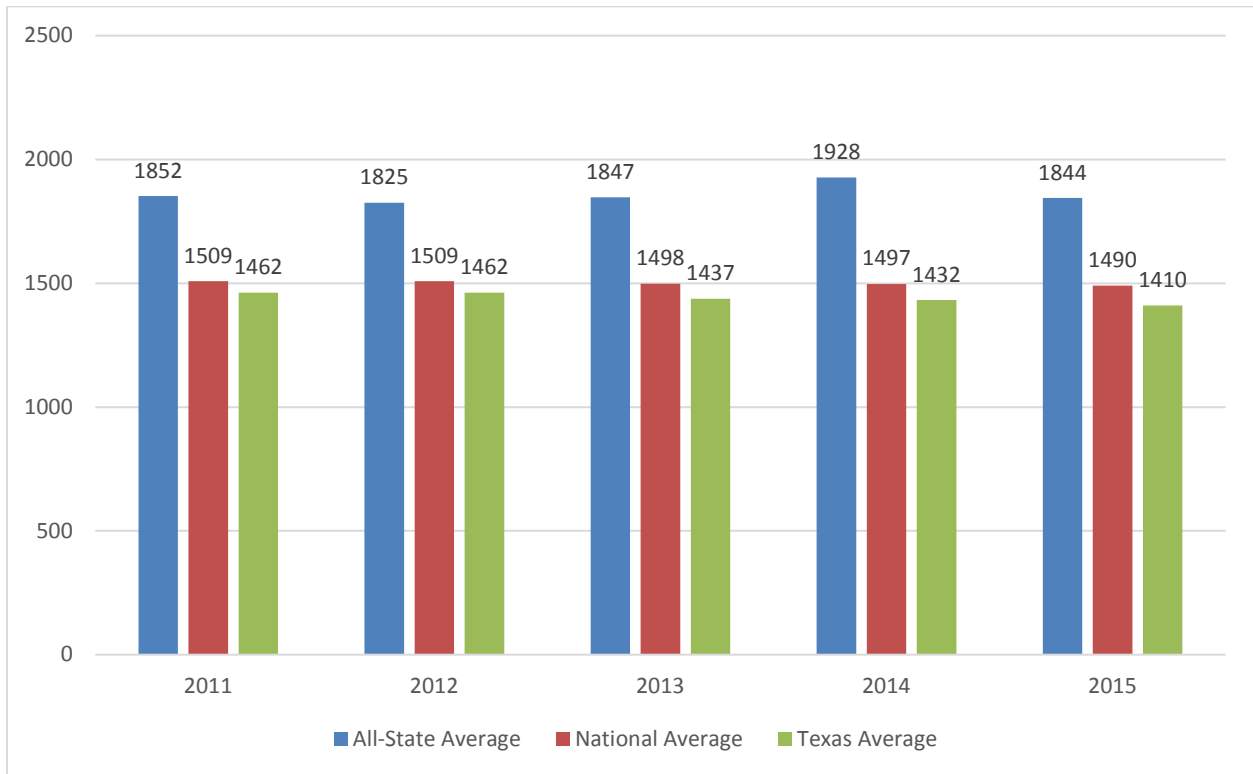

## Five-Year SAT Score Comparison

Texas All-State Musicians Compared to the National and State Averages

*Texas All-State musicians have consistently scored on average 24% higher than the national average and about 29% higher than the Texas average.*